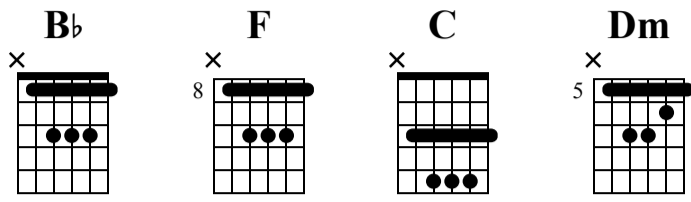

RUNNING

NF

Tabs by Josiah Gonyo

Steel Guitar
Standard tuning

♩ = 146

1 **Bb** *sl.* 2 3 **F** 4

s.guit.

TAB

7	7	7	7
6	6	6	6

10	10	10	10
8	8	8	8

drm. 4/4

5 **C** 6 7 **Dm** 8

TAB

10	10	10	10
8	8	8	8

5	5	5	5
3	3	3	3

5	5	5	5
3	3	3	3